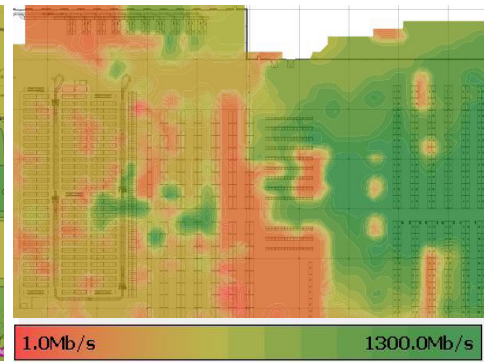

Installation, Analyzation, Optimization

TRG Wireless will install new wireless systems, analyze existing systems, and optimize over time through ongoing assessments to make sure everything is operating efficiently.

TRG Wireless Site Surveys Deliver:

- Recommended Access Point installation locations with accompanying drawings
- Detailed Site Survey report including individual floor plans, points of interference, and out-of-scope areas
- Heat map detailing RF signal coverage for individual floor plans
- Spectrum analysis for individual floor plans of potential interference, such as microwave ovens
- Preliminary planning session to confer on objectives and goals for the survey assessment. This includes detailing both in-scope and out-of-scope areas for design, using analysis to detail and mitigate problem areas of interference
- Execution of Site Survey (including both indoors and outdoors), active surveys with real-time measurements, spectrum analysis, and Voice over WiFi surveys if necessary
- A complete, detailed and easy-to-read report of each section of the Site Survey and bill of materials installation including access point antennae, power injectors, cable and grounding

TRG Wireless Site Survey Heat Map Examples

Wireless Signal

Signal-to-Noise Ratio

Wireless Bandwidth

Our Services. Your Solution.

Contact Us Today!

TRG Wireless is a networking division of TRG, providing wireless and professional on-site services through our team of engineers. TRG is the leading hardware solutions provider in the mobile computing and barcode printing industry offering the first complete mobility solution and best-in-class service portal, Servicehub.