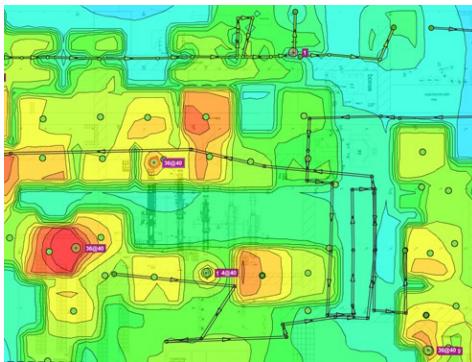

TRG Wireless Site Surveys Deliver:

- Recommended Access Point installation locations with accompanying drawings
- Detailed Site Survey report including individual floor plans, points of interference, and out-of-scope areas
- Heat map detailing RF signal coverage for individual floor plans
- Spectrum analysis for individual floor plans of potential interference, such as microwave ovens
- Preliminary planning session to confer on objectives and goals for the survey assessment. This includes detailing both in-scope and out-of-scope areas for design, using analysis to detail and mitigate problem areas of interference
- Execution of Site Survey (including both indoors and outdoors), active surveys with real-time measurements, spectrum analysis, and Voice over WiFi surveys if necessary
- A complete, detailed and easy-to-read report of each section of the Site Survey and bill of materials installation including access point antennae, power injectors, cable and grounding

TRG Wireless Site Survey Heat Map Examples

Wireless Signal